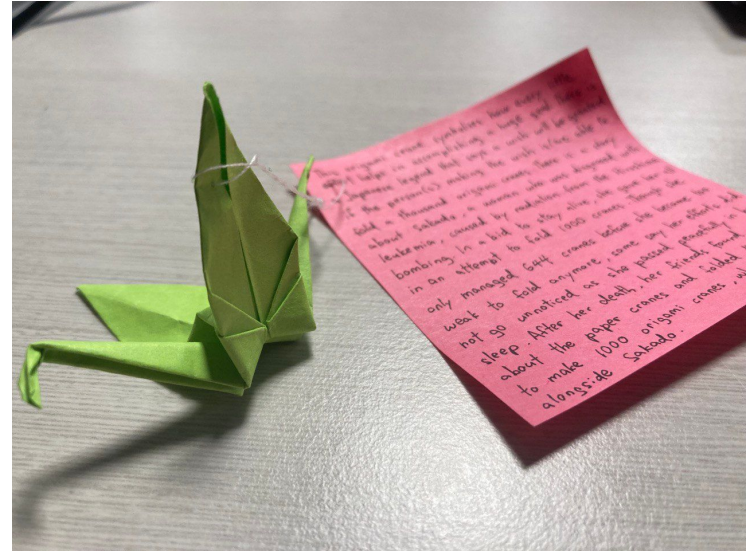

# 1 - Geocaching

Geocache Container

- Origami Crane with a story attached
- For Geocachers to take home
  - Pen and paper available to allow geocachers to contribute their own item with their own story attached

## 2 - Arrows to direct people from the mural to the Annexe building

# 3 - Art piece with Plaque and Audio Descriptions